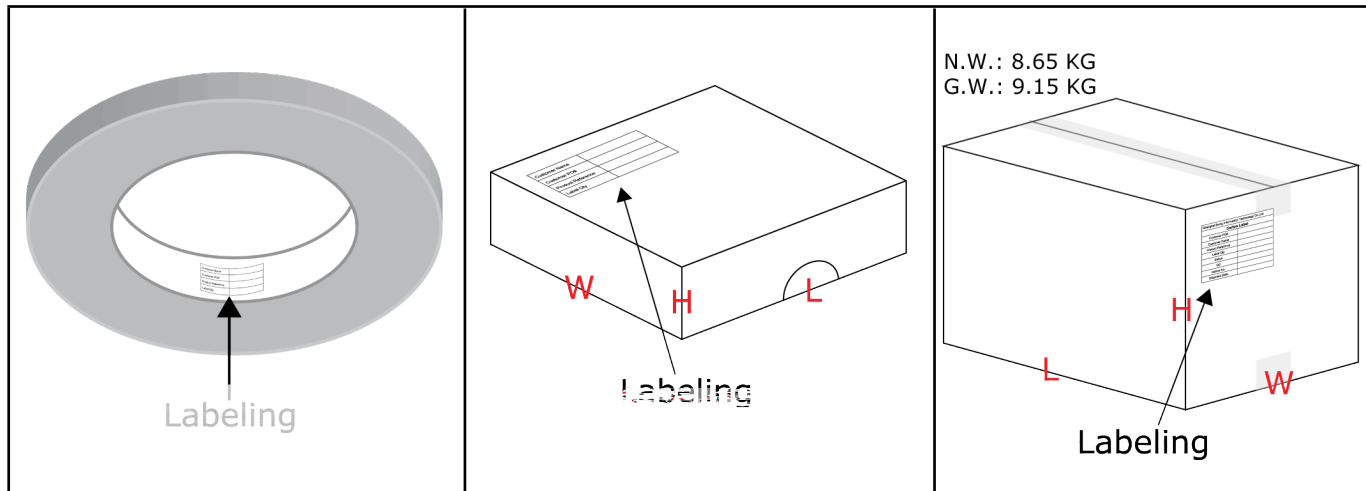

Package information

Size (TBD)

- 2000 pcs/roll - 3"core	- 1 roll/inner case 2 gasketsΦ185*3 mm Length: 190 mm Width : 190 mm Height: 70 mm	- 10 inner/master ctn Length: 410 mm Width : 210 mm Height: 390 mm

Illustration

Labeling information

<table border="1"> <tr><td>Customer Name</td><td></td></tr> <tr><td>Customer PO#</td><td></td></tr> <tr><td>Product Reference</td><td></td></tr> <tr><td>Label Qty</td><td></td></tr> </table> colour:white 1pcs/roll size:70*30 mm	<table border="1"> <tr><td>Customer Name</td><td></td></tr> <tr><td>Customer PO#</td><td></td></tr> <tr><td>Product Reference</td><td></td></tr> <tr><td>Label Qty</td><td></td></tr> </table> colour:white 1pcs/inner case size:70*30 mm	Shanghai Boing Information Technology Co.,Ltd <table border="1"> <tr><th colspan="2">Carton Label</th></tr> <tr><td>Customer PO#</td><td></td></tr> <tr><td>Customer Name</td><td></td></tr> <tr><td>Product Reference</td><td></td></tr> <tr><td>Label Qty</td><td></td></tr> <tr><td>Status</td><td></td></tr> <tr><td>QC</td><td></td></tr> <tr><td>Carton No.</td><td></td></tr> <tr><td>Shipment Date</td><td></td></tr> </table> colour:white 1pcs/master ctn size:100*80 mm