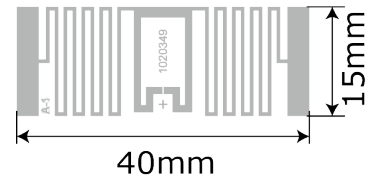

Antenna Design

Top: Aluminum/10 μm
Substrate: PEI/50 μm

Layout and Dimensions (mm)

Construction (Thickness: mm ; Total: +/- 10%)

Product Parameter

Parameters	Characteristics
Roll Size	Core internal Diameter: 76.2 ± 1mm
	Core Thickness: 6 ± 1mm
	Roll External Diameter: 170 mm
Quantity / Roll	2000 pcs Total
Tail	1 m leading antenna at the beginning and ending of roll
Defectives	NA
Yield	99 %
Joints	Below 2 times joints per roll(excluding 2 leading joints)

Package information

Size (TBD)

- 2000 pcs/roll - 3"core	- 1 roll/inner case 2 gasketsΦ185*3 mm Length: 190 mm Width : 190 mm Height: 70 mm	- 10 inner/master ctn Length: 410 mm Width : 210 mm Height: 390 mm
-----------------------------	--	---