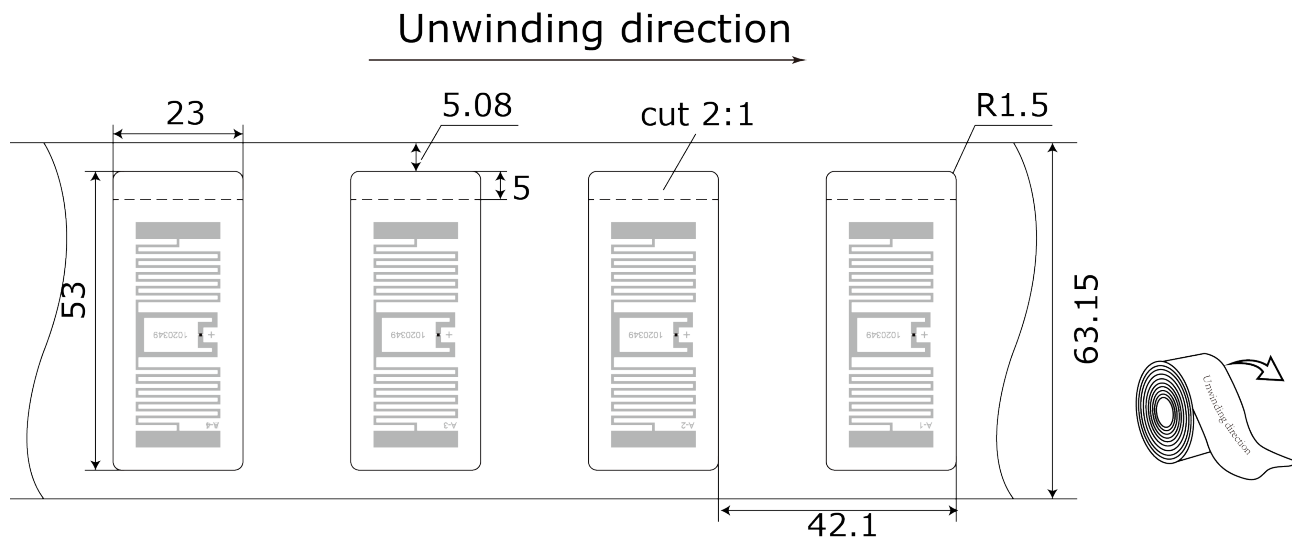

Antenna Design

Top: Aluminum/10 μm
Substrate: PEI/50 μm

Layout and Dimensions (mm)

Construction (Thickness: mm ; Total: +/- 10%)

Product Parameter

Parameters	Characteristics
Roll Size	Core internal Diameter: 76.2 ± 1mm
	Core Thickness: 6 ± 1mm
	Roll External Diameter: 170 mm
Quantity / Roll	2000 pcs Total
Tail	1 m leading antenna at the beginning and ending of roll
Defectives	NA
Yield	99 %
Joints	Below 2 times joints per roll(excluding 2 leading joints)

Package information

Size (TBD)

- 2000 pcs/roll - 3"core	- 1 roll/inner case 2 gasketsΦ185*3 mm Length: 190 mm Width : 190 mm Height: 70 mm	- 10 inner/master ctn Length: 410 mm Width : 210 mm Height: 390 mm
-----------------------------	--	---