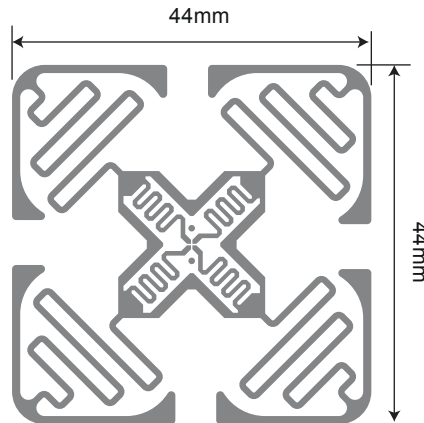

# Antenna 1020295 44x44mm

Example of Label/Product

### Antenna Design

Top: Aluminum/10  $\mu$ m  
Substrate: PET/50  $\mu$ m

| Die-cut Size | Antenna Position (on the web) | Chip   | Form Factor                                |
|--------------|-------------------------------|--|--|
| 50x50mm      | WEL/NEL                       | Impinj Monza 4D/Impinj Monza 4E/Impinj Monza 4QT | Paper / PET / PP / Nylon / Satin / Hangtag |
| 90x50mm      | WEL/NEL                       | Impinj Monza 4D/Impinj Monza 4E/Impinj Monza 4QT |  |
| 120x50mm     | WEL/NEL                       | Impinj Monza 4D/Impinj Monza 4E/Impinj Monza 4QT |  |

We can make more label size according to customer's requirements.

Die-cut Size

120x50mm