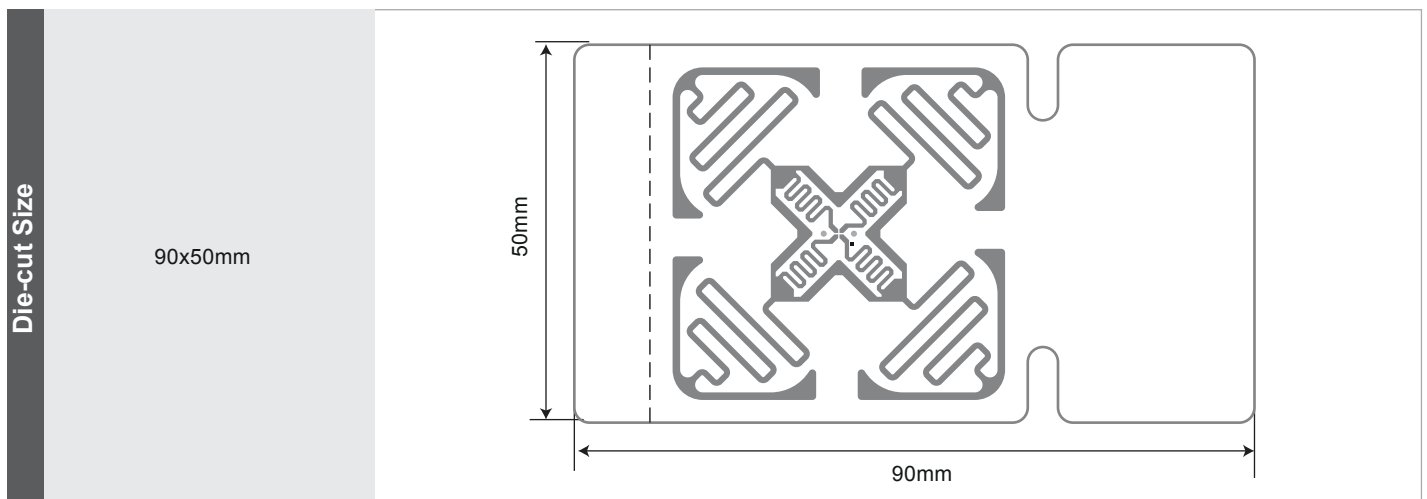

# Antenna 1020295 44x44mm

Example of Label/Product

### Antenna Design

Top: Aluminum/10  $\mu$ m  
Substrate: PET/50  $\mu$ m

| Die-cut Size | Antenna Position (on the web) | Chip   | Form Factor                                |
|--------------|-------------------------------|--|--|
| 50x50mm      | WEL/NEL                       | Impinj Monza 4D/Impinj Monza 4E/Impinj Monza 4QT | Paper / PET / PP / Nylon / Satin / Hangtag |
| 90x50mm      | WEL/NEL                       | Impinj Monza 4D/Impinj Monza 4E/Impinj Monza 4QT |  |
| 120x50mm     | WEL/NEL                       | Impinj Monza 4D/Impinj Monza 4E/Impinj Monza 4QT |  |

We can make more label size according to customer's requirements.

Die-cut Size

120x50mm