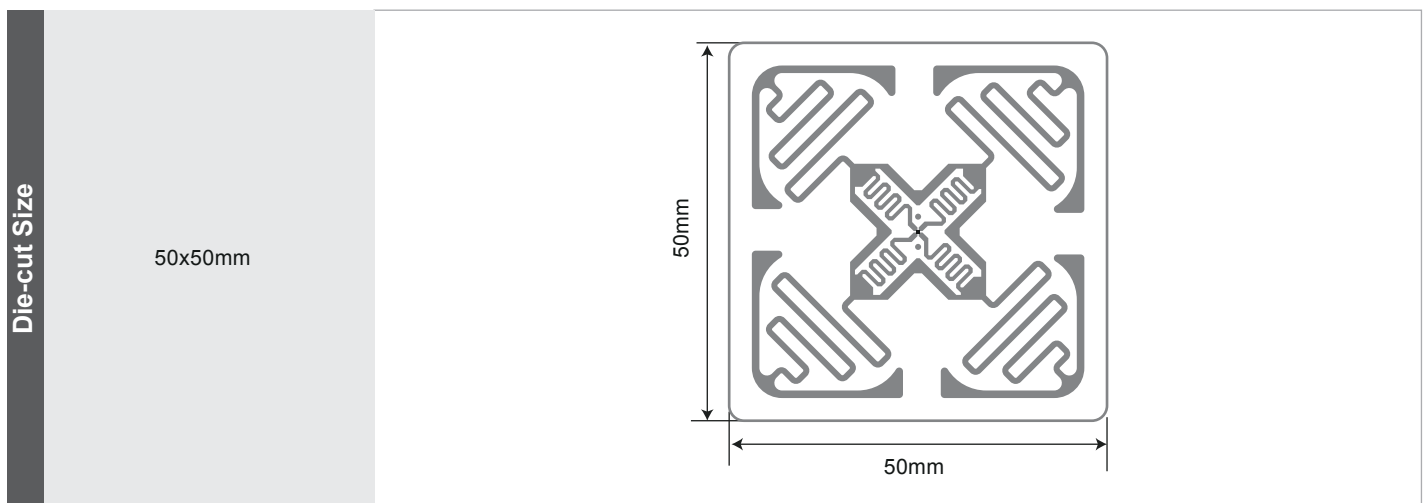

# Antenna 1020295 44x44mm

Example of Label/Product

### Antenna Design

Top: Aluminum/10  $\mu$ m  
Substrate: PET/50  $\mu$ m

| Die-cut Size | Antenna Position (on the web) | Chip   | Form Factor                                |
|--------------|-------------------------------|--|--|
| 50x50mm      | WEL/NEL                       | Impinj Monza 4D/Impinj Monza 4E/Impinj Monza 4QT | Paper / PET / PP / Nylon / Satin / Hangtag |
| 90x50mm      | WEL/NEL                       | Impinj Monza 4D/Impinj Monza 4E/Impinj Monza 4QT |  |
| 120x50mm     | WEL/NEL                       | Impinj Monza 4D/Impinj Monza 4E/Impinj Monza 4QT |  |

We can make more label size according to customer's requirements.

Die-cut Size

120x50mm