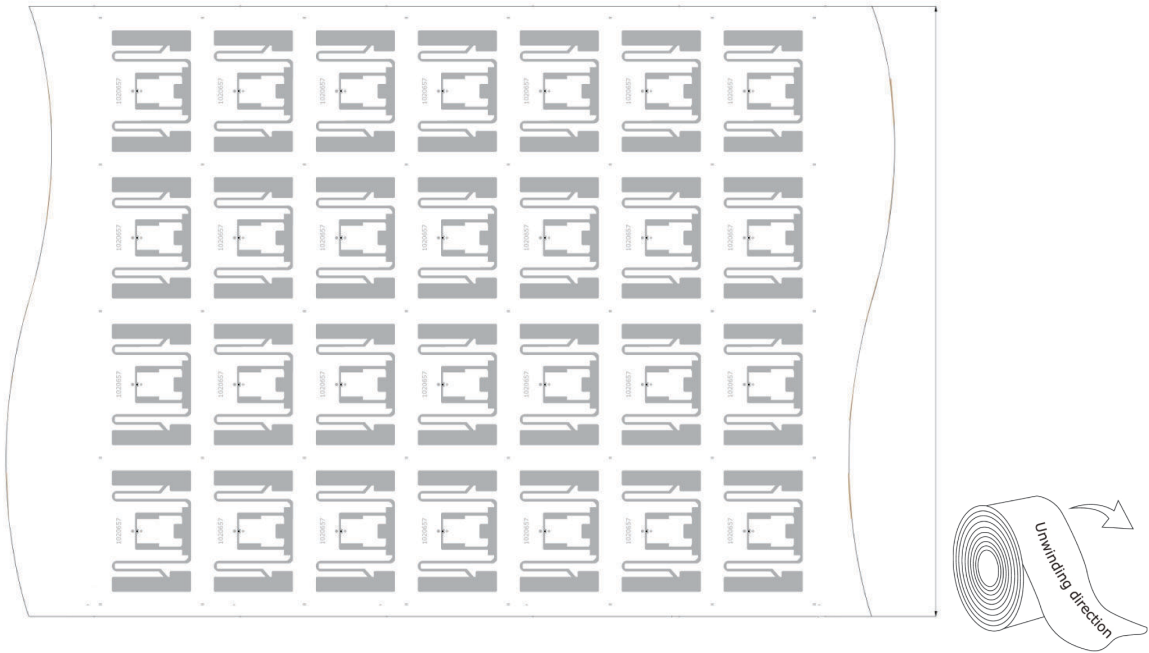

Multiple-up

We can do any web width according to customer's requirements.