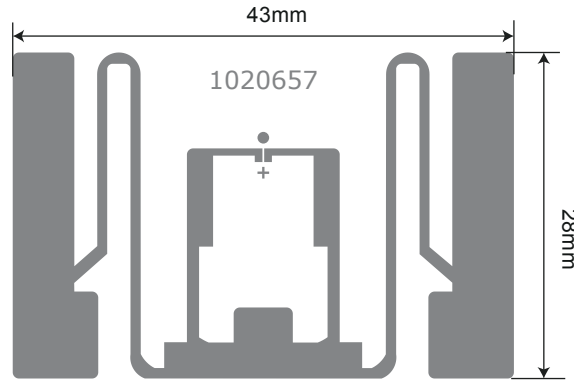

# Antenna 1020657 43x28mm

Example of Dry Inlay/Product

### Antenna Design

Top: Aluminum 10  $\mu$ m

Substrate: PET 50  $\mu$ m/Paper 60  $\mu$ m

Antenna No.	Pitch	Chip
1020657	CD52 / MD36.12 (6 rolls)	U CODE 7/U CODE 8
1020657A	CD47 / MD32 (6 rolls)	U CODE 7/U CODE 8
1020657D	CD52 / MD32 (6 rolls)	U CODE 7/U CODE 8
1020657T	CD42 / MD50.8 (6 rolls)	U CODE 7/U CODE 8