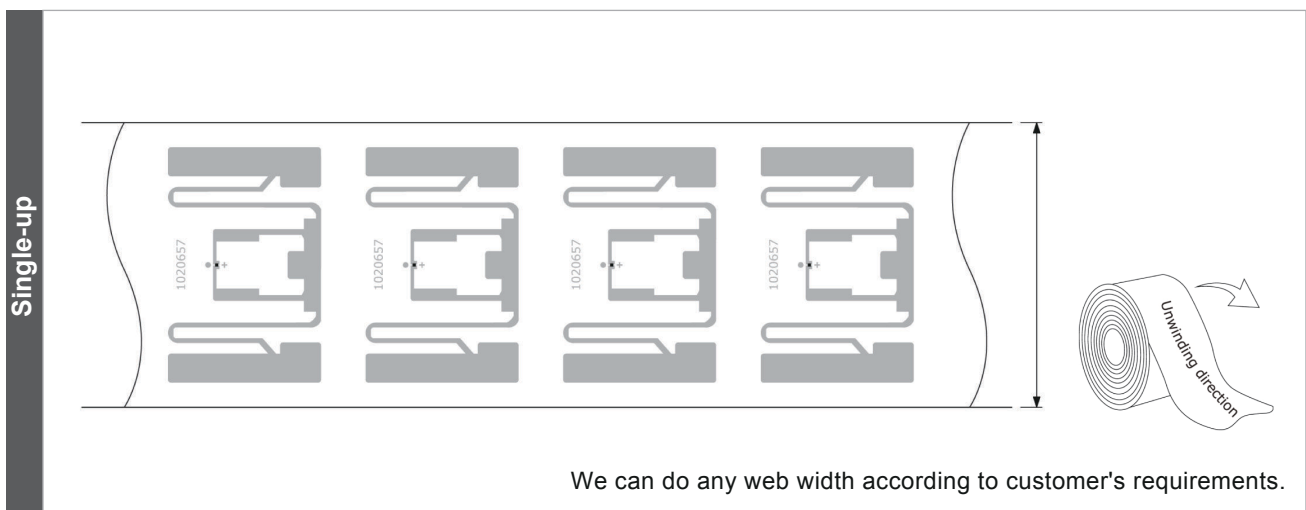

# Antenna 1020657 43x28mm

Example of Dry Inlay/Product

### Antenna Design

Top: Aluminum 10  $\mu$ m

Substrate: PET 50  $\mu$ m/Paper 60  $\mu$ m

Antenna No.	Pitch	Chip
1020657	CD52 / MD36.12 (6 rolls)	U CODE 7/U CODE 8
1020657A	CD47 / MD32 (6 rolls)	U CODE 7/U CODE 8
1020657D	CD52 / MD32 (6 rolls)	U CODE 7/U CODE 8
1020657T	CD42 / MD50.8 (6 rolls)	U CODE 7/U CODE 8

## Unwinding Direction